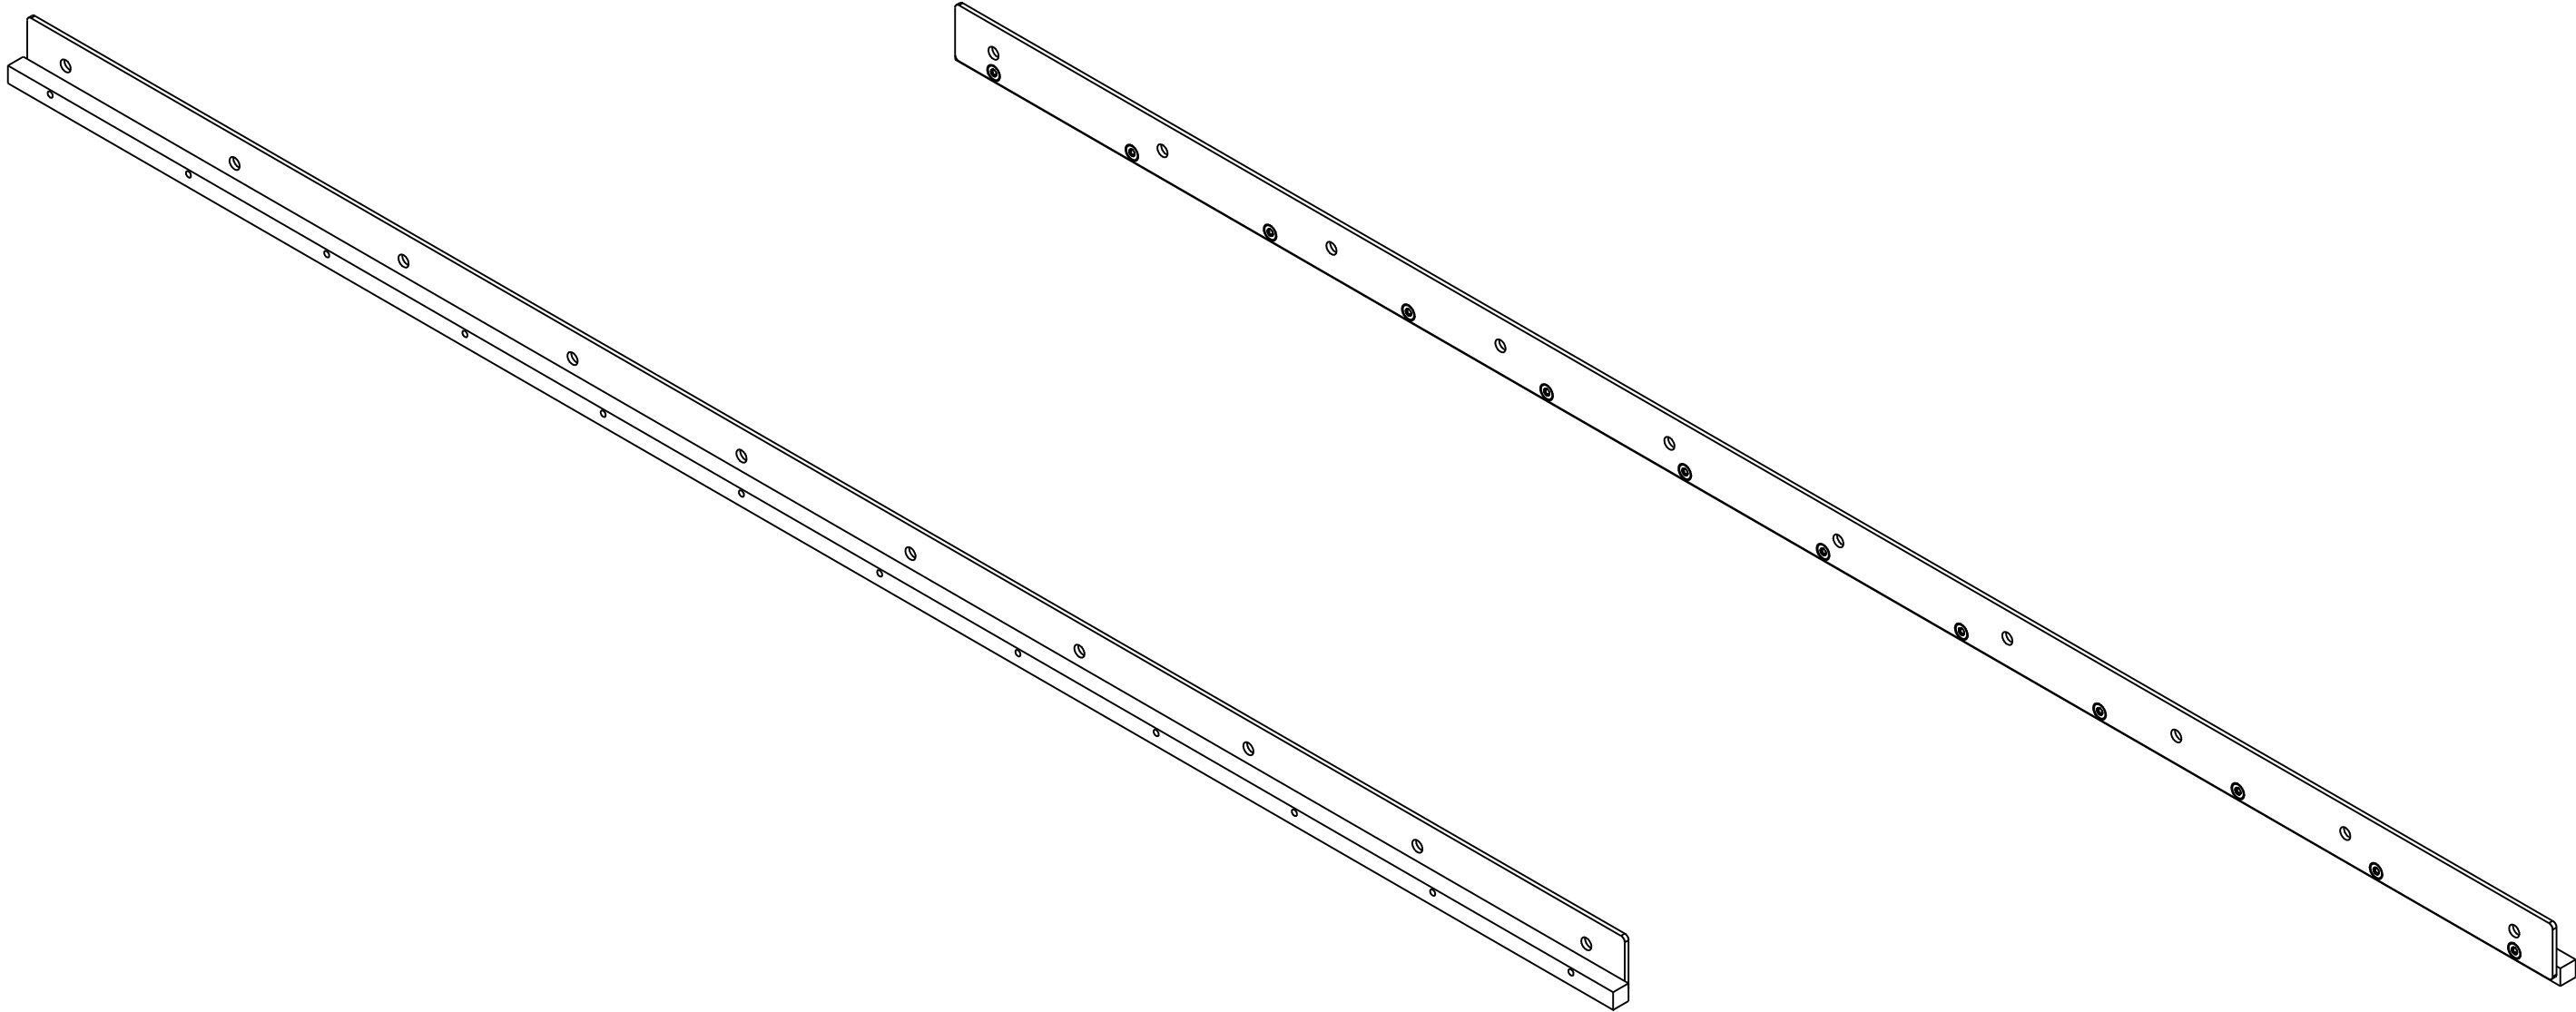

PRO Gear Rack 52", with 40mm Flange Isos

PRO Gear Rack 52", with 40mm Flange Dims