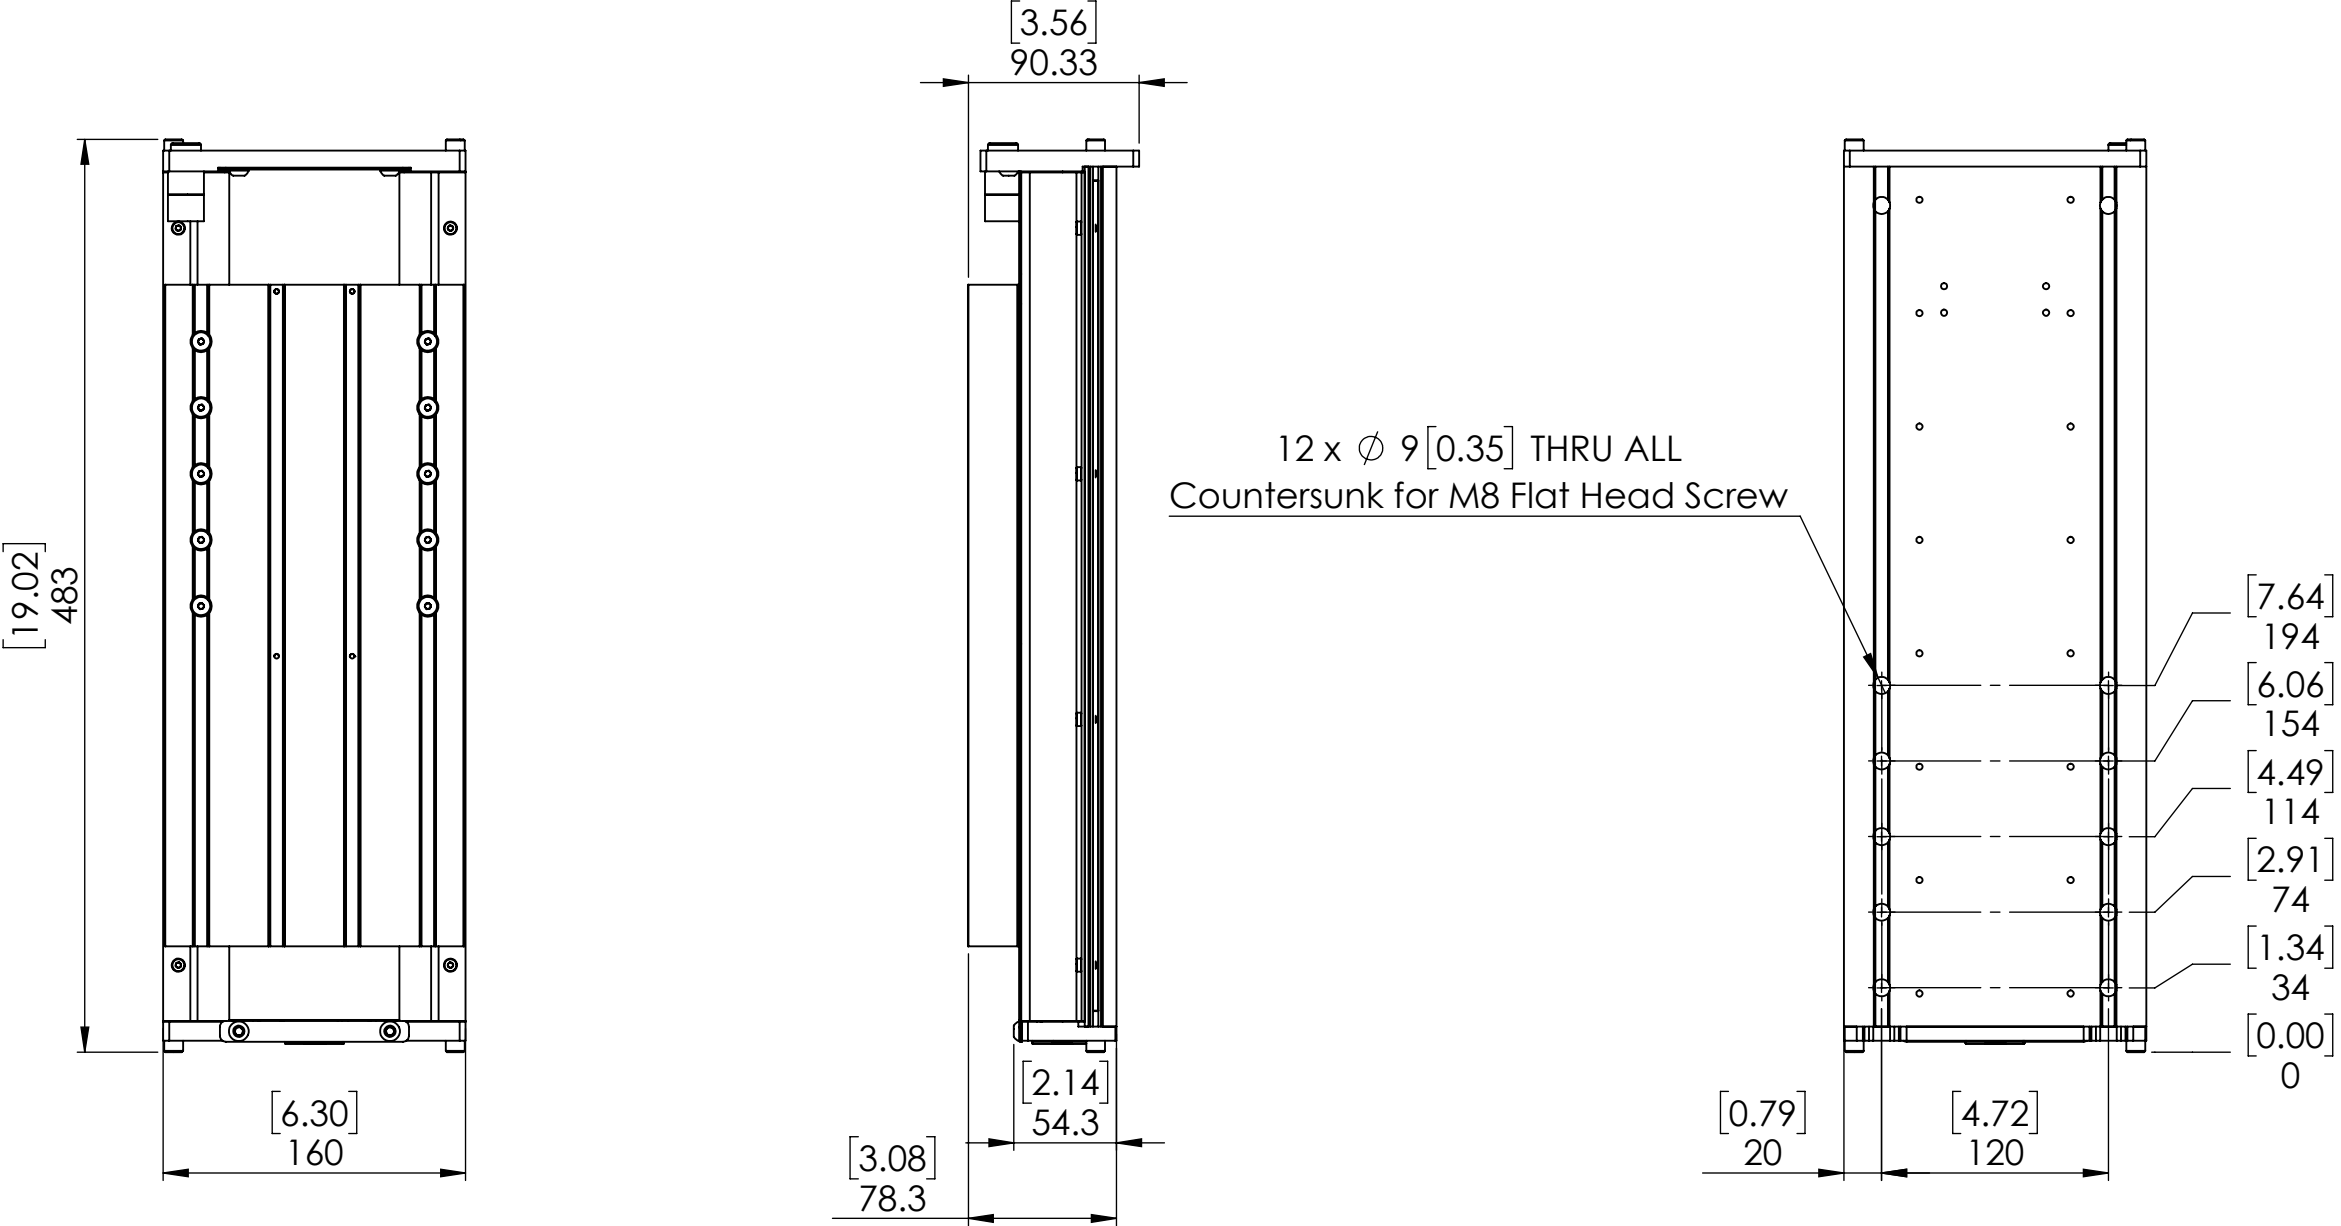

# CRP840-00 PRO Ballscrew Axis, 8" Travel

# CRP840-00 PRO Ballscrew Axis, 12" Travel

Updated 6/29/2018