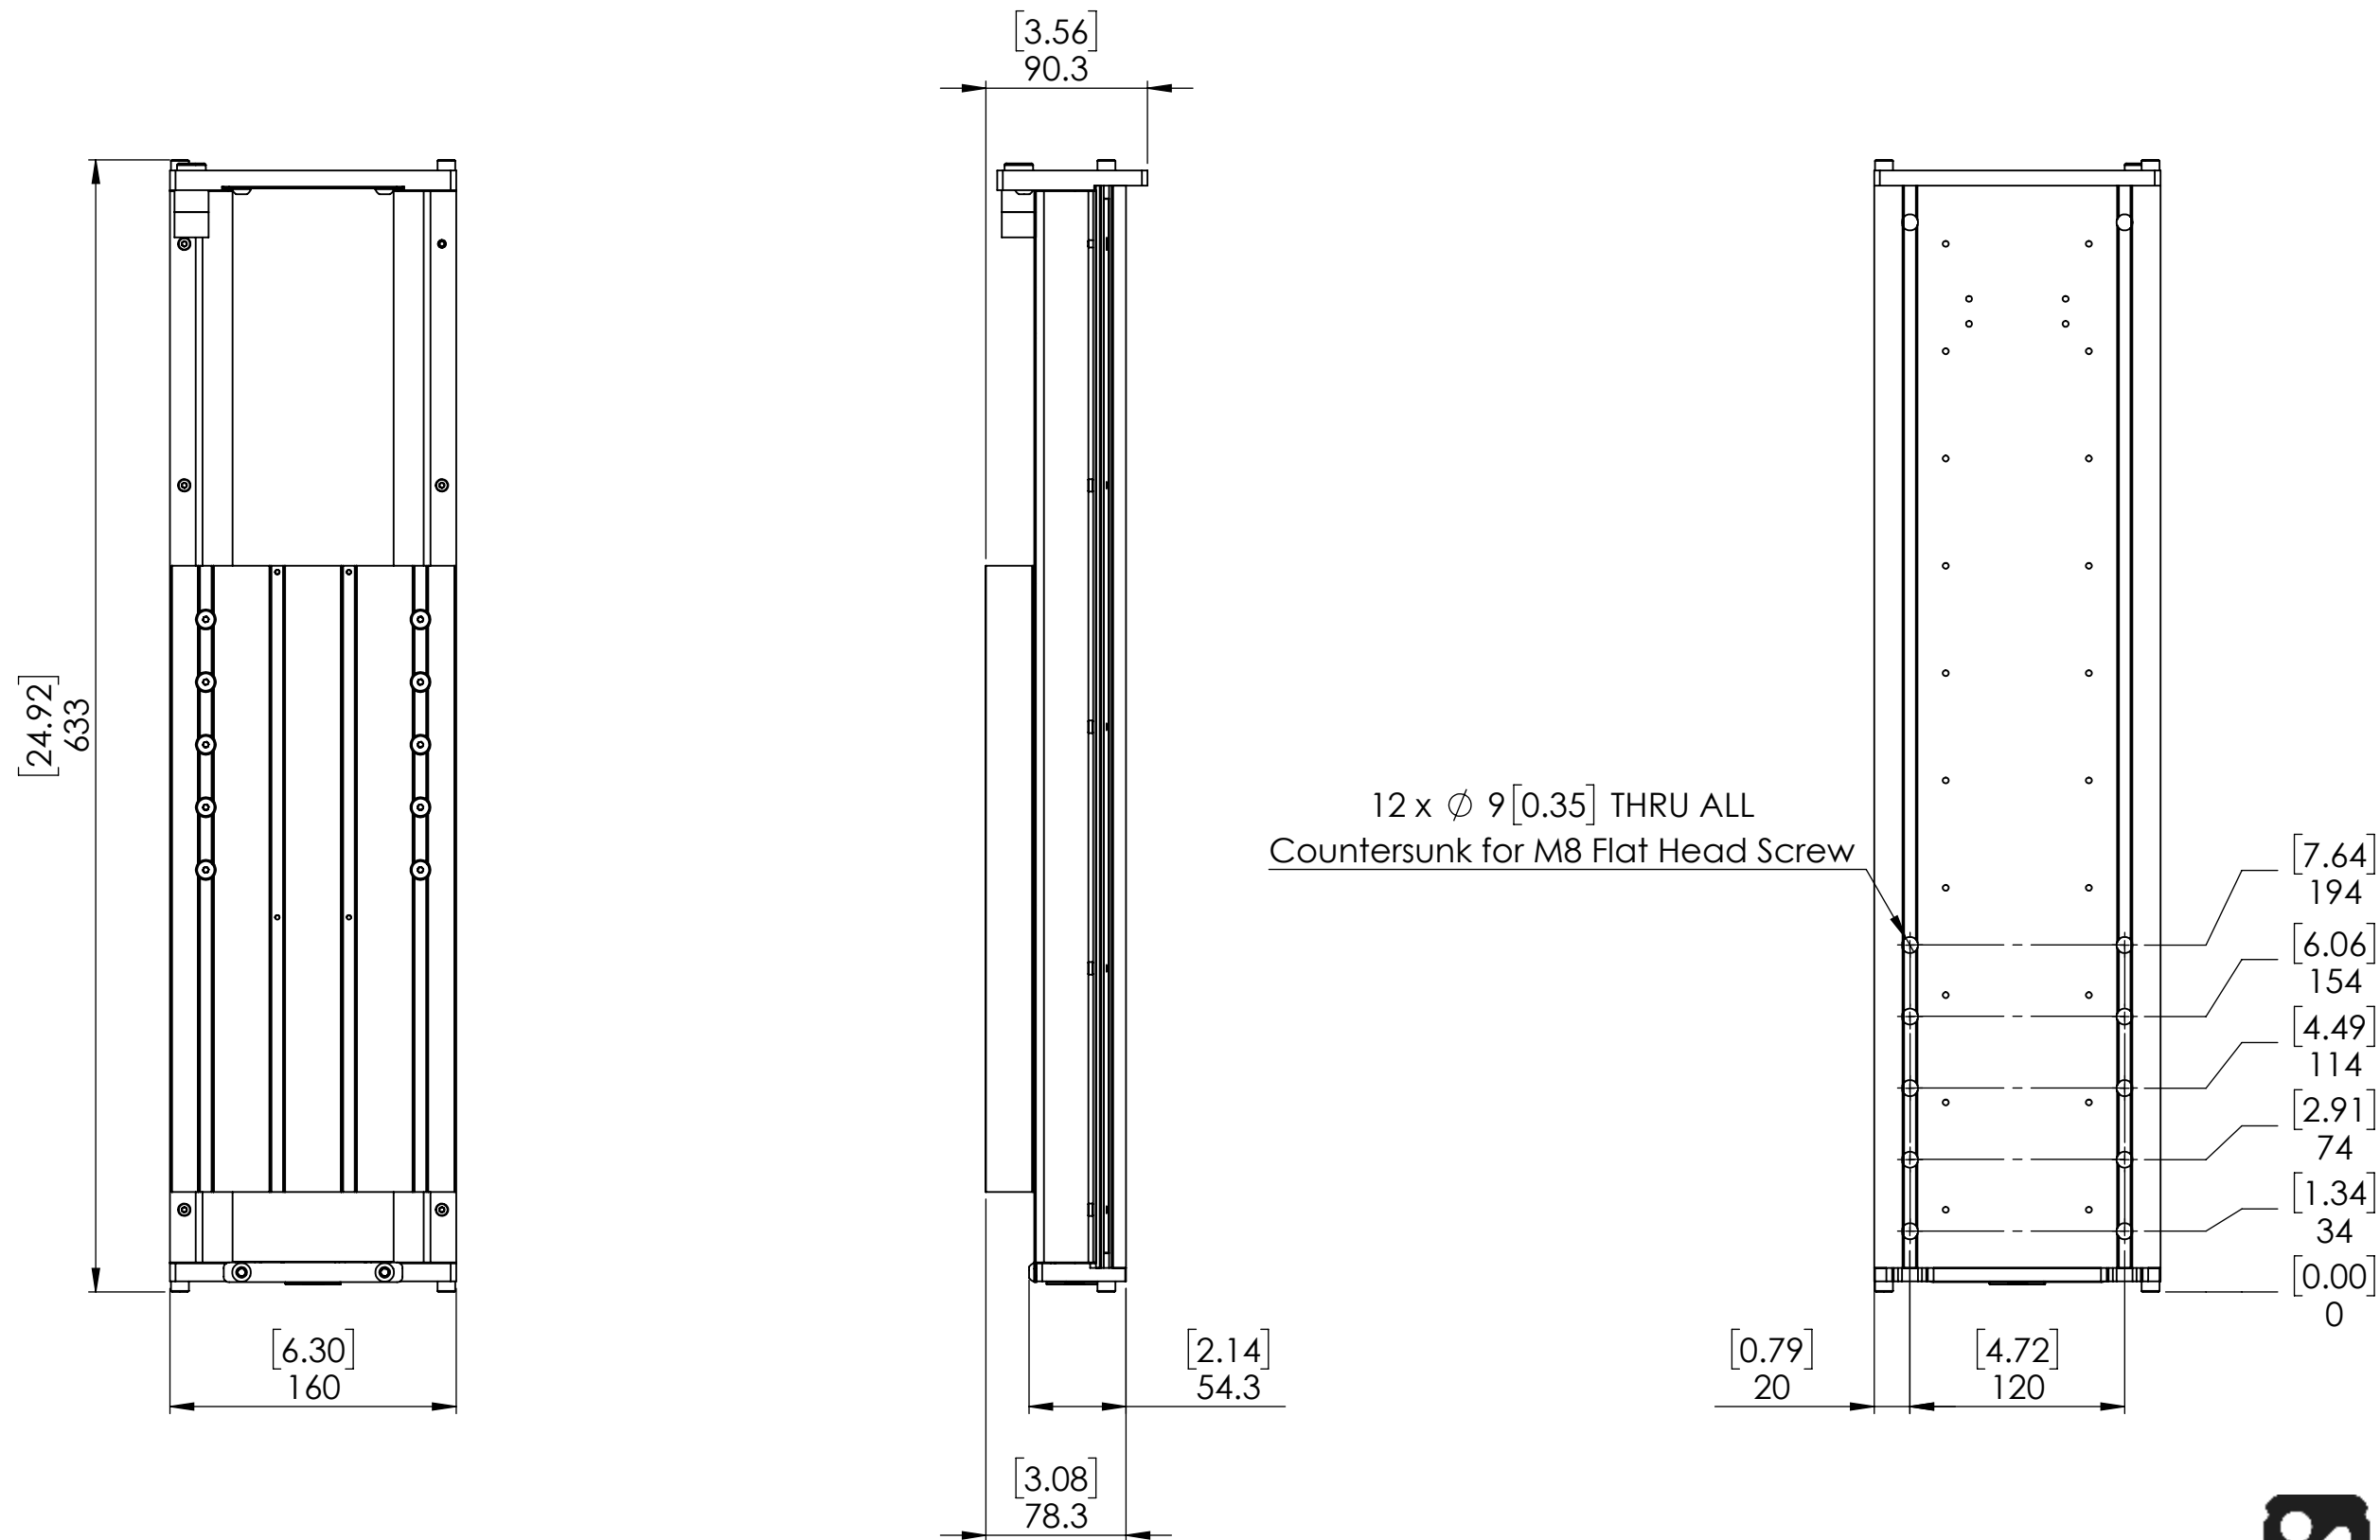

# CRP840-00 PRO Ballscrew Axis, 8" Travel

# CRP840-00 PRO Ballscrew Axis, 12" Travel

Updated 6/29/2018