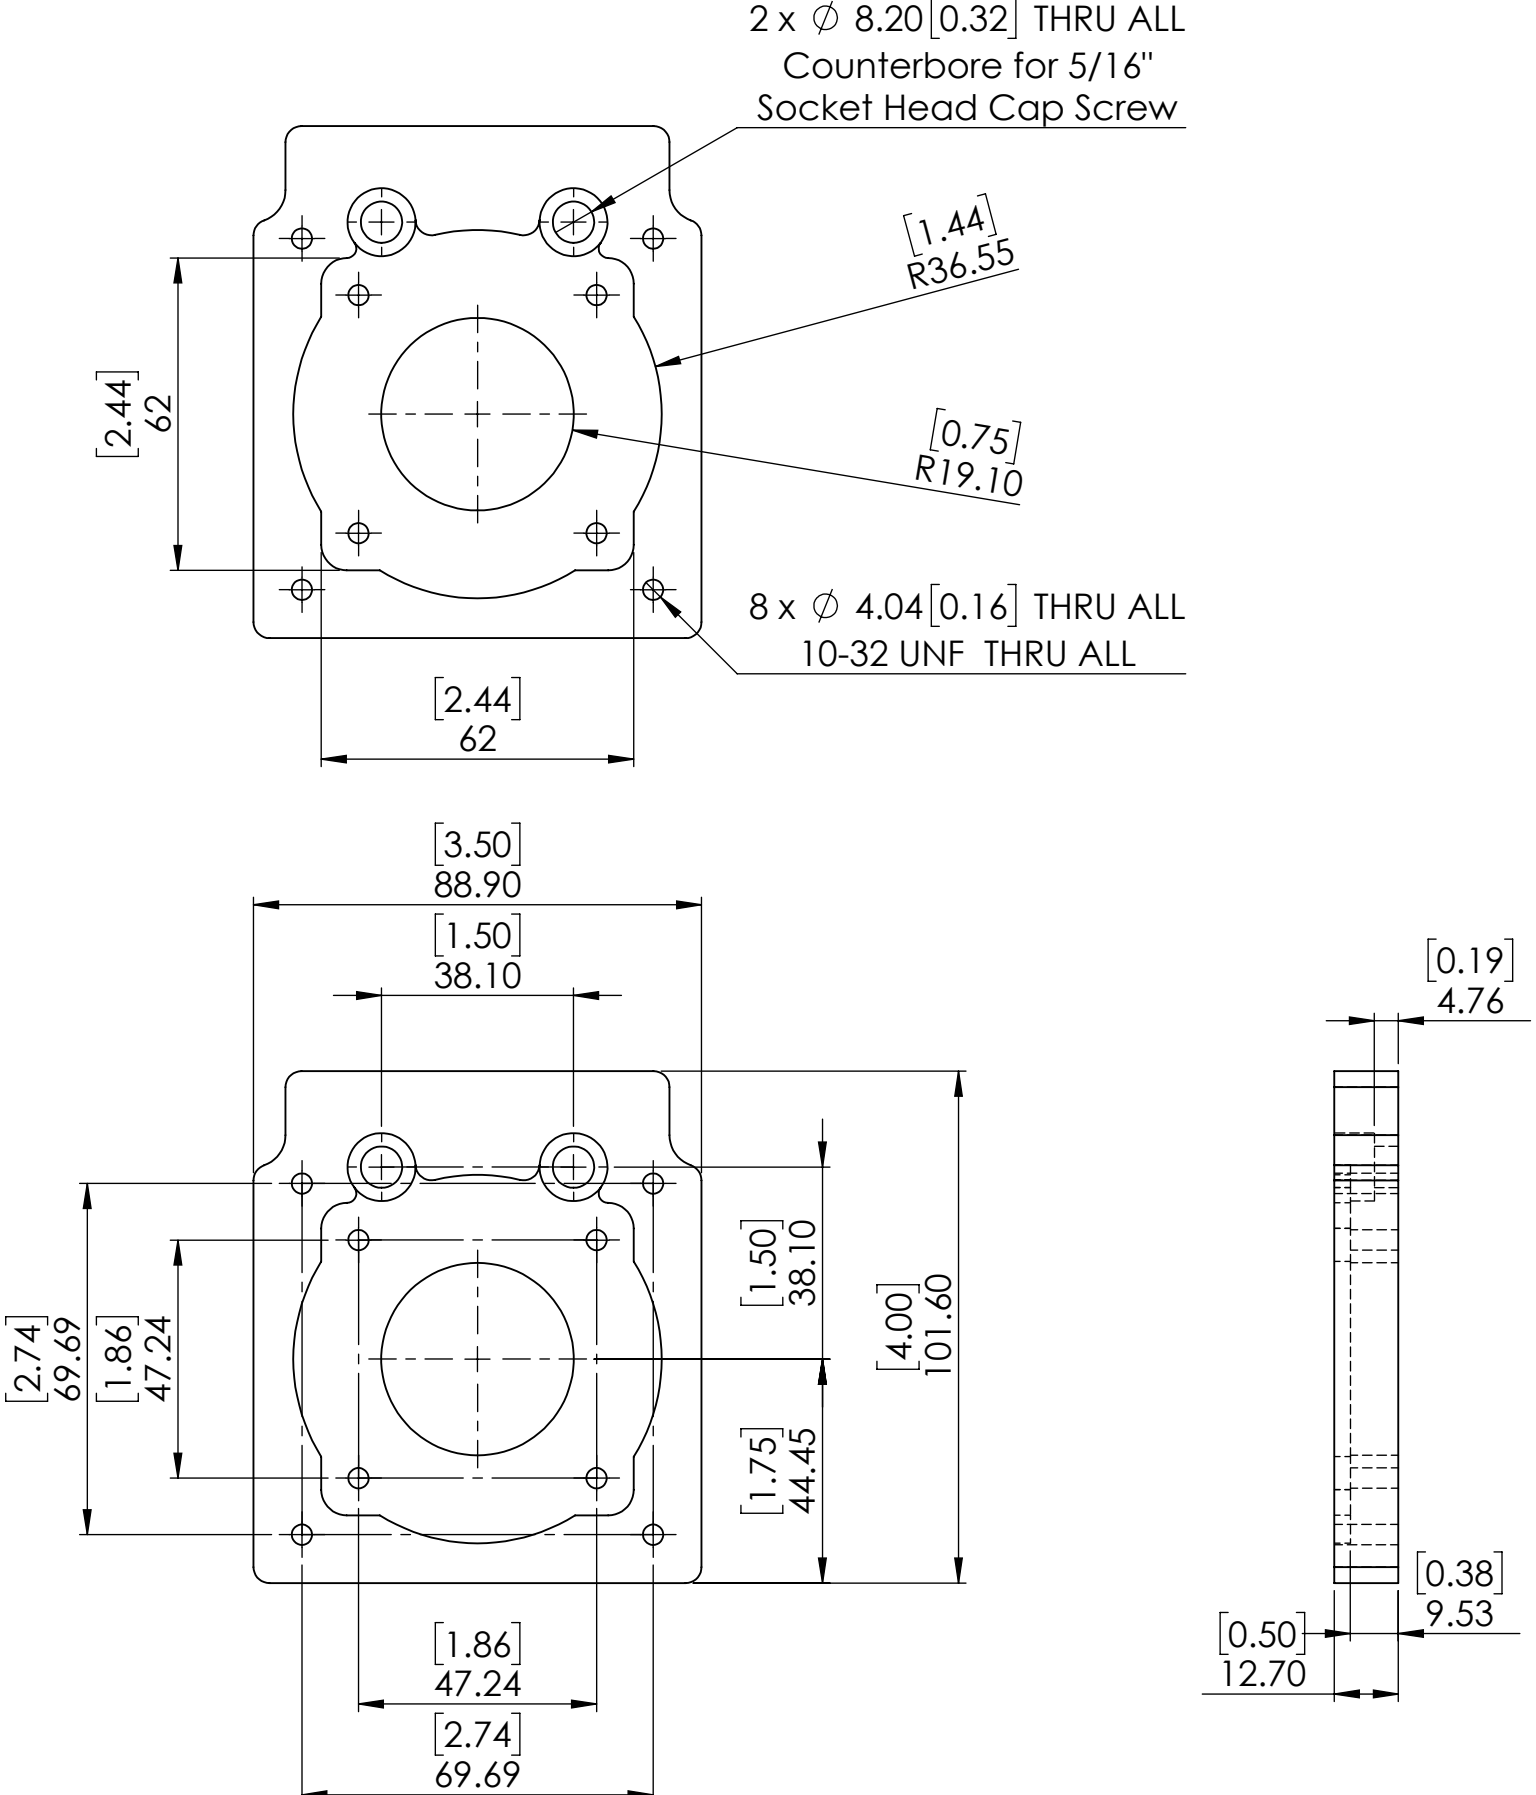

# NEMA 23/34 Universal Motor Mount

Updated 5/4/2018

Dimensions: [in]  
mm