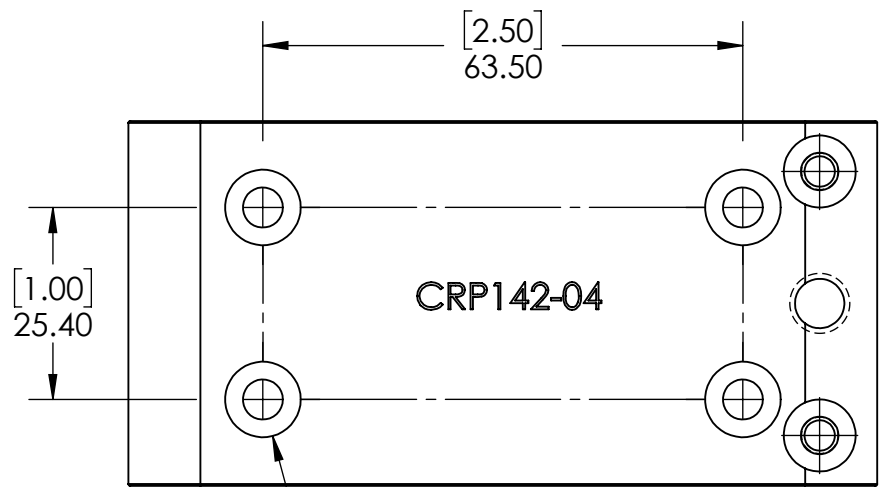

# CRP142-04 Makita RF1101 Router Mount

4X  $\phi$  5.30 [0.21] THRU ALL  
Counterbore for M5 Socket Head Screw