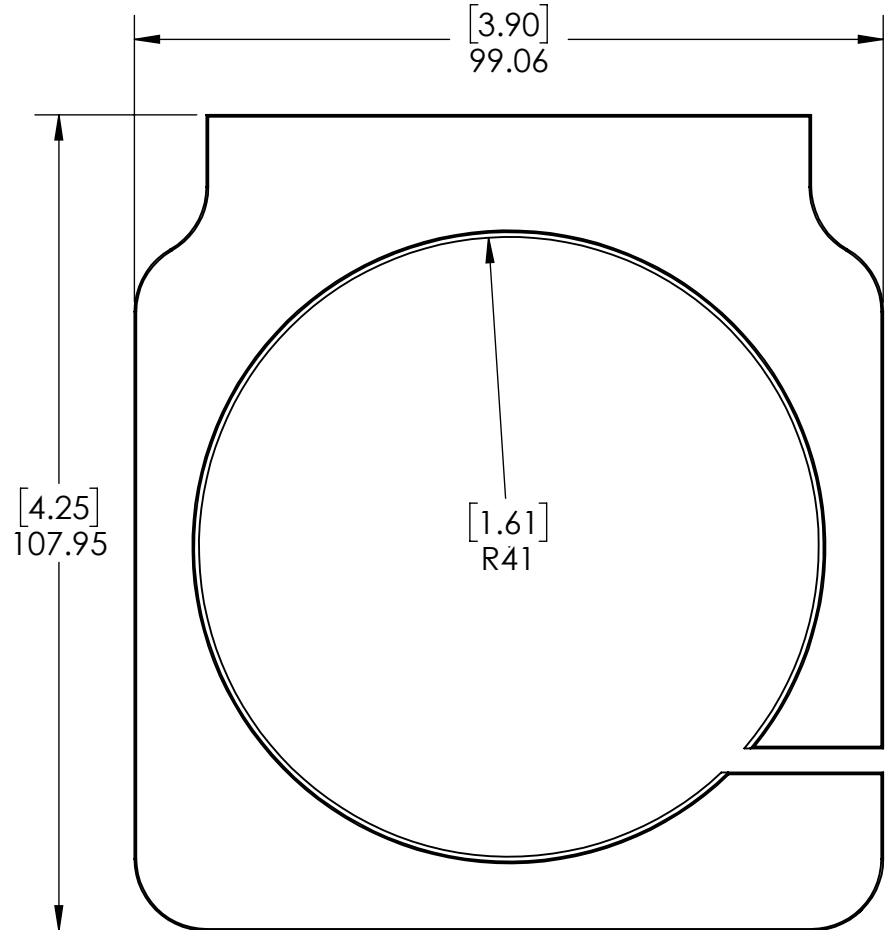

# CRP142-04 Makita RF1101 Router Mount

4X  $\phi$  5.30 [0.21] THRU ALL  
Counterbore for M5 Socket Head Screw