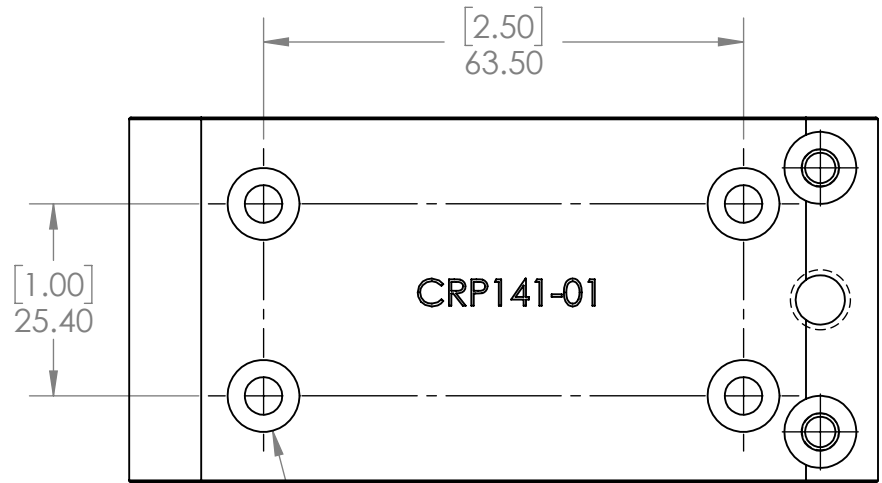

CRP141-01 80mm Spindle Mount

4X ϕ 4.98 [0.20] THRU ALL
Counterbore for M5 Socket Head Screw