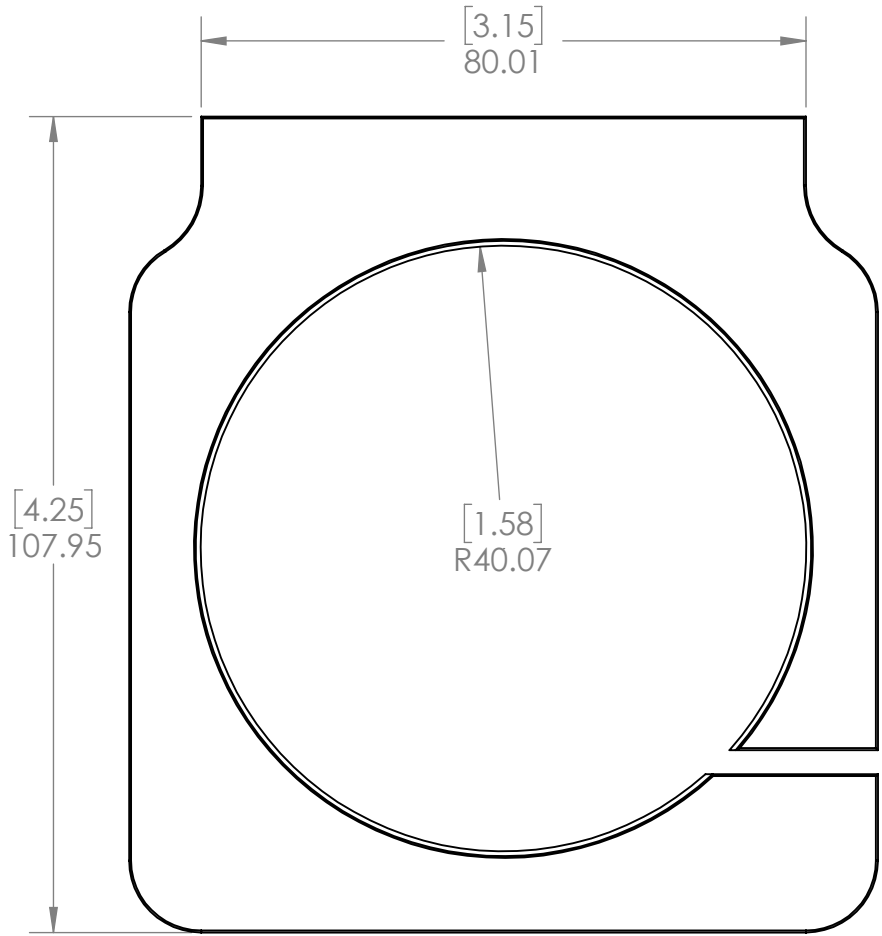

CRP141-01 80mm Spindle Mount

4X ϕ 4.98 [0.20] THRU ALL
Counterbore for M5 Socket Head Screw