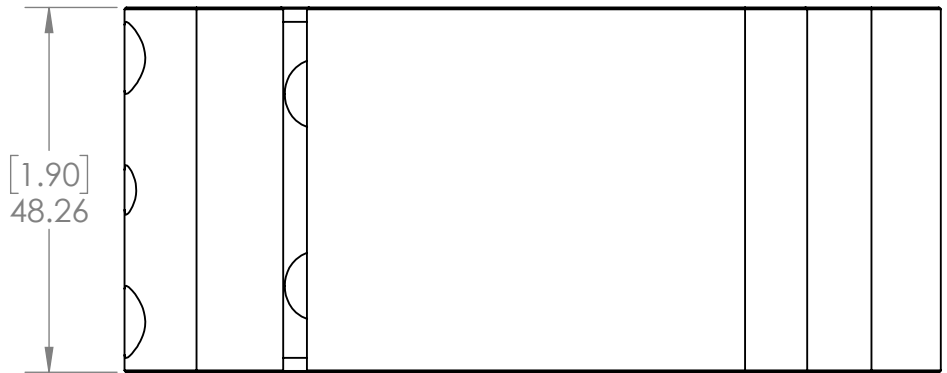

CRP141-01 80mm Spindle Mount

4X ϕ 4.98 [0.20] THRU ALL
Counterbore for M5 Socket Head Screw